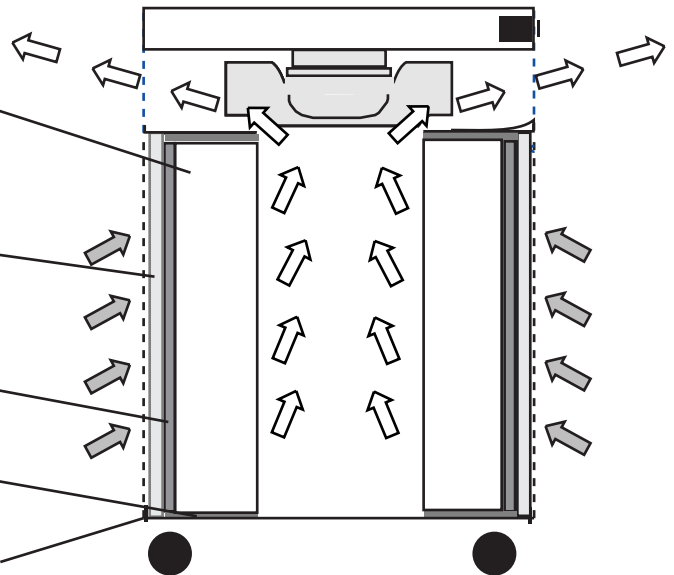

306 sq" HI-C carbon weave

Air Flow 560 cfm

More cfm than any
other home unit available

Pre-filter

570 sq in x 1in

Housing

Powder coat steel

Size

23" x 15"

Weight

35lbs total

Voltage Options

115 or 220 volts

Watts

120 on high 40 on low

Sound Level

28.1 db on low (at 6 feet)
62.3 db on high (560 cfm)
(Room level 25.1 db)

ETL Certified

Conforms to
CSA C22.2 no 113
ANSI / UL 507

Unique Features

- Large True HEPA filter. Traps 99.97% of particles as small as 0.3 microns. That's as small as some bacteria.
- Hi-C Carbon Weave filter for basic airborne chemical, gas and odor filtration
- Cleanable pre-filter. Simply vacuum through the mesh or change as necessary
- Pressure seal on the filter chamber ensures all the impurities pass through the filters and deliver a real 99.97% filtration.
- Felt gaskets seal the filter chamber. Maximize filtration with no rubber off-gassing found with other makes
- All metal housing ensures no plastic vapors are emitted
- Variable speed motor lets you choose your ideal level of filtration
- Motor out of the air flow. Most air purifiers blow the clean air over the motor and pick up impurities

Filtration System

Large HEPA filter

Traps 99.97% of particles
as small as 0.3 microns

Cleanable pre-filter

Vacuum through grill and
change every 12 months

Hi-C Carbon weave

Absorbs airborne chemicals
noxious gases and odors

Felt gaskets

no rubber off gassing

Unique Pressure seals

ensure integrity of filter chamber

Your Airpura Dealer

Air Filter Store

Toll free: 1-888-246-8776
Tel: 323-851-1878
Fax: 323-927-1770
airfilterstore.com

1135 North Poinsetta Drive
Los Angeles CA 90046

Large HEPA filter for maximum particle filtration

- 80 square feet of filtration surface with 2" deep folds
- The Hepa is warm rolled to avoid cracking at the folds and avoid leakage
- Spacers keep the folds open and make sure that all the surface area is filtering

Large scale HEPA filtration protects you against airborne particles